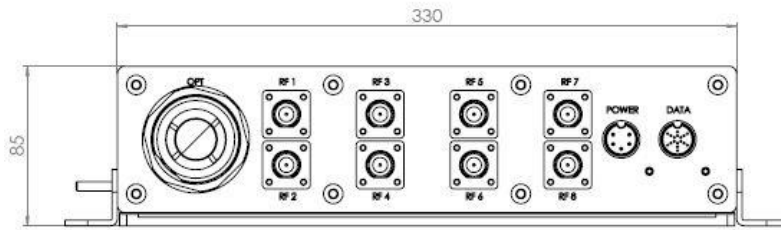

Outdoor Enclosure (Big)