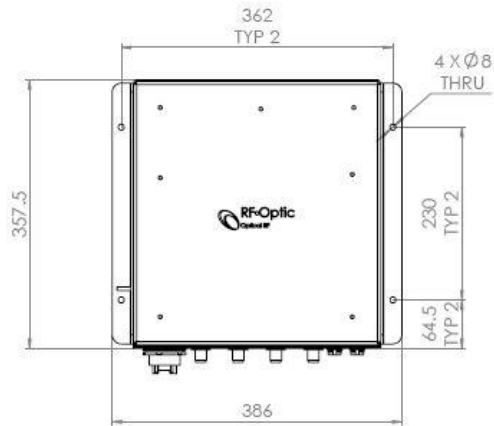

Outdoor Enclosure (Big)